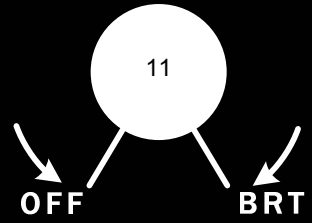

REFUEL STATUS
& INDEXER LTS

HARS/SAS
OVERRIDE

NORM

WPN STA
STATUS LTS

SIGNAL
LIGHTS
LAMP TEST

FIRE DETECT
BLEED AIR
LEAK TEST

AUX
L
T
G