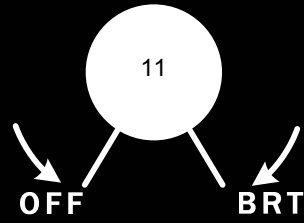

REFUEL STATUS
& INDEXER LTS

HARS/SAS
OVERRIDE

NORM

WPN STA
STATUS LTS

SIGNAL
LIGHTS
LAMP TEST

FIRE DETECT
BLEED AIR
LEAK TEST

AUX
L
T
G