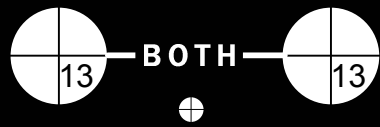

IFF ANT
UPPER

UHF ANT
UPPER

RADAR BEACON
SINGLE

LOWER

LOWER

OFF

DOUBLE